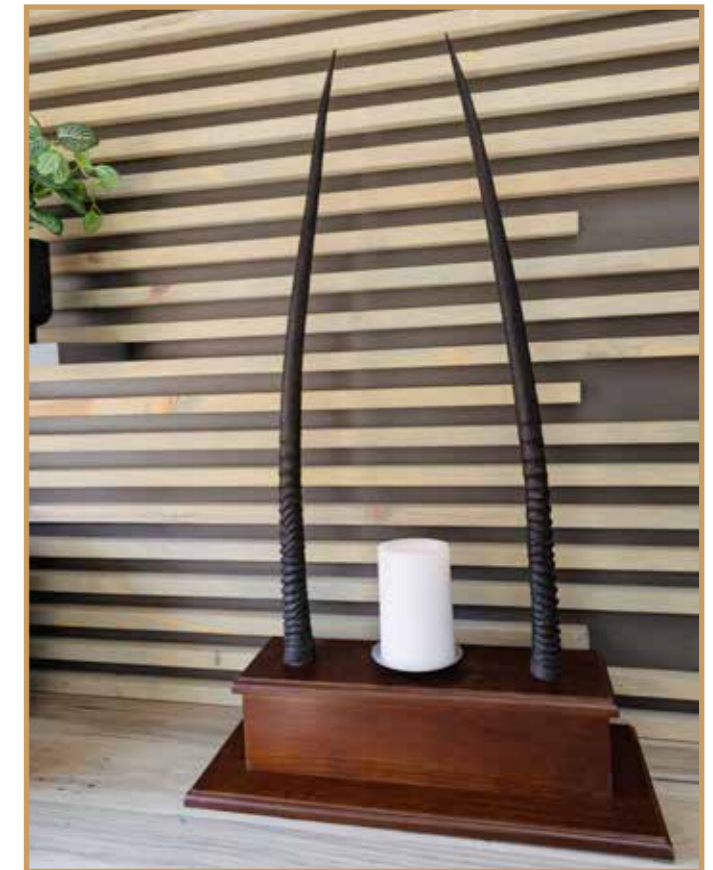

TROPHY HORN CANDLE STAND