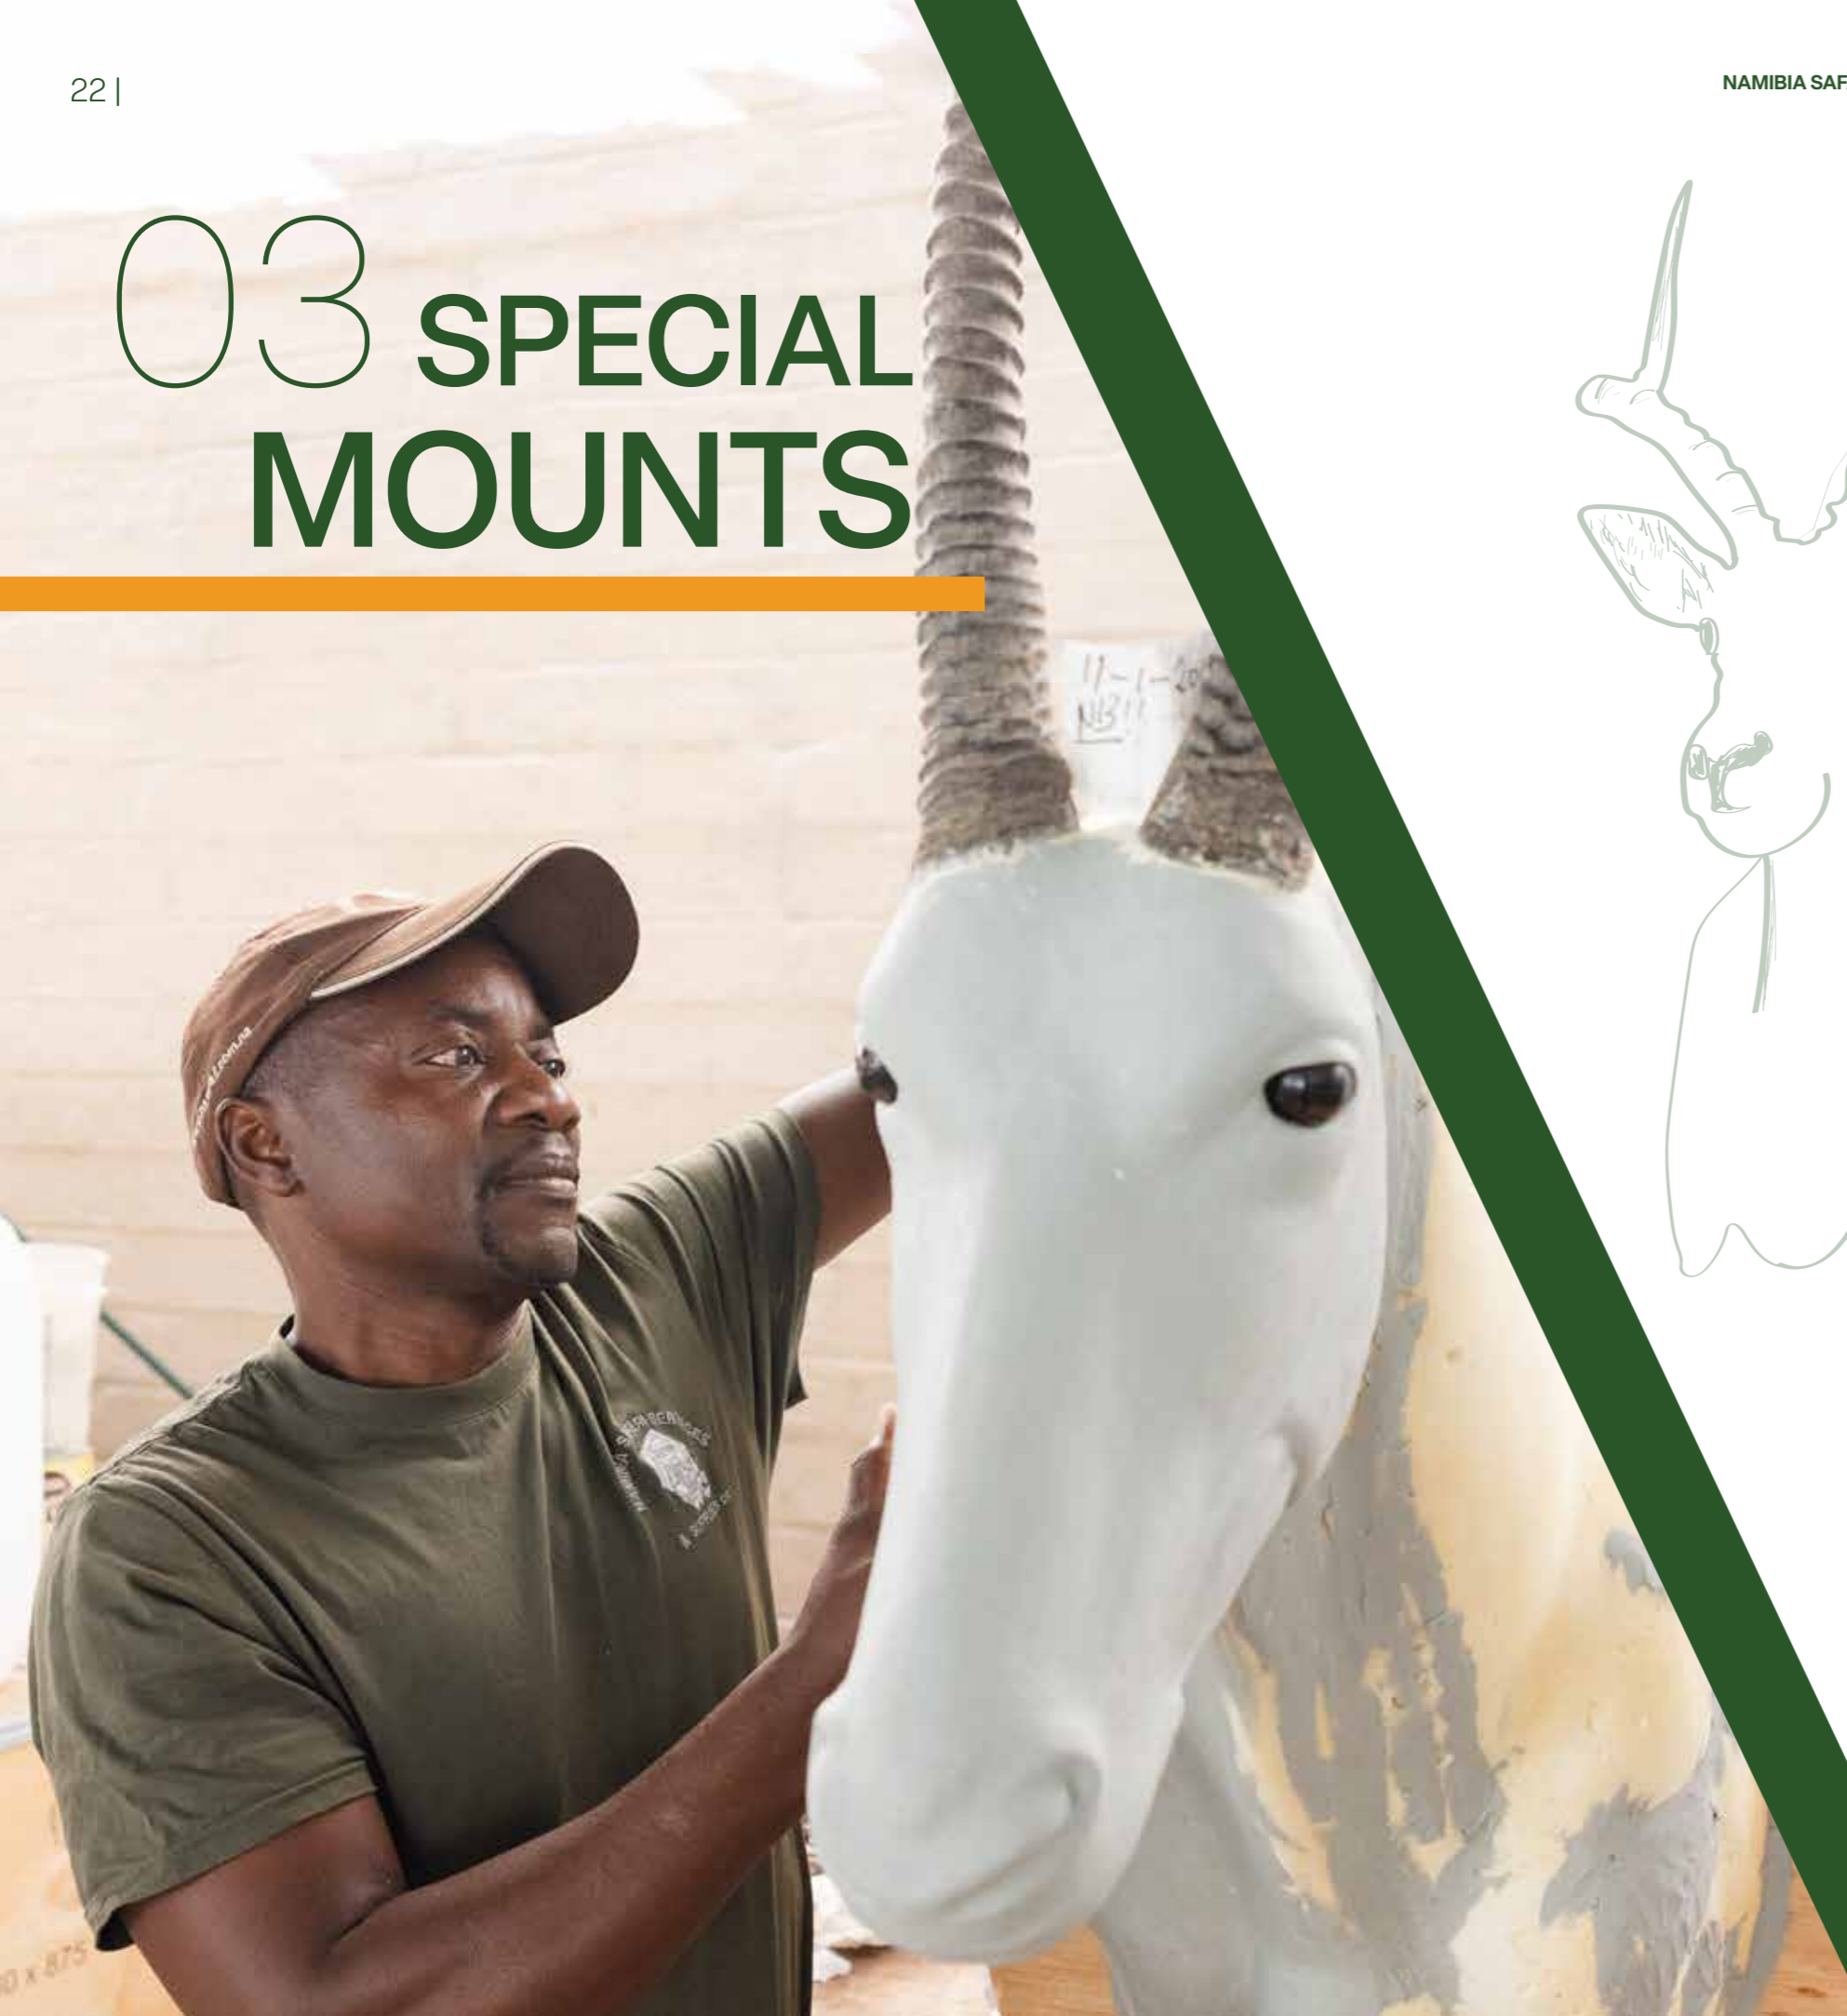

03 SPECIAL MOUNTS

INCREDIBLY

lifelike

SHOULDER MOUNTS

A shoulder mount is designed to capture the natural beauty of your trophy in a lifelike pose. Displaying the skull, horns, and shoulder cape, these mounts create a dynamic and classic presentation. Handcrafted with precision, our shoulder mounts preserve every detail and are tailored to reflect the unique characteristics of your trophy, making it an impressive centrepiece in any room.